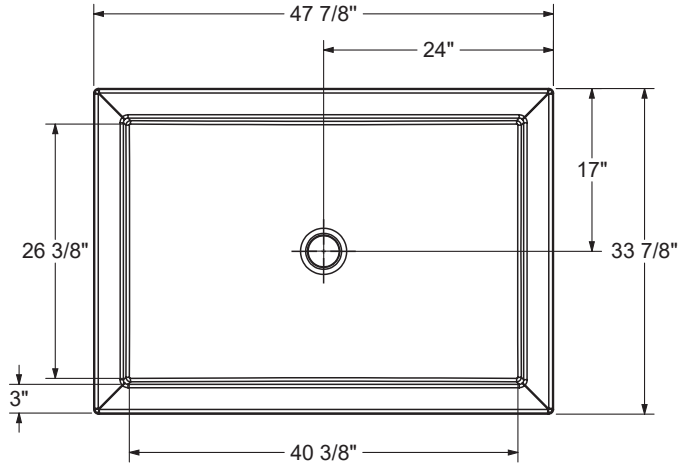

# B3Round 4834

**Model number:**

410002

**Dimensions:** 48" x 34" x 4"

**Installation:**

**Material:** Acrylic

# B3Round 4834

**Model number:**

410002

**Dimensions:** 48" x 34" x 4"

**Installation:**

**Material:** Acrylic

**Dimensions:**

47 7/8 x 33 7/8 x 4 in.  
(1216 x 860 x 102 mm)

**Weight:**

44 lbs (20 kg)

**Shape:**

Rectangular

**Drain location:**

Center

This technical drawing is universal for every 4834 configuration.

Integrated tiling flange : 1" height x 1/4" thick (not shown)  
Tiling flange position is determined by chosen configuration.