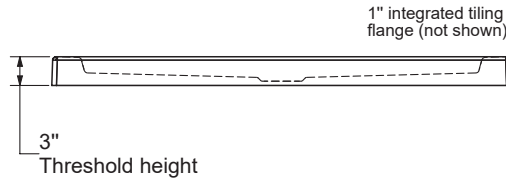

# B3Round 4834

**Model number:**

410002

**Dimensions:** 48" x 34" x 4"

**Installation:**

**Material:** Acrylic

**Dimensions:**

47 7/8 x 33 7/8 x 4 in.  
(1216 x 860 x 102 mm)

**Weight:**

44 lbs (20 kg)

**Shape:**

Rectangular

**Drain location:**

Center

This technical drawing is universal for every 4834 configuration.

Integrated tiling flange : 1" height x 1/4" thick (not shown)  
Tiling flange position is determined by chosen configuration.